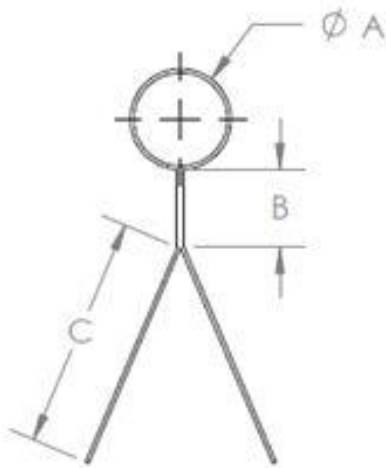

# DOUBLE FLAP KEDER

Silver Panama Weave, PVC Coating - Black

Part Number	Size	Dimensions (mm)			Fabric Color	Coating Color	Fabric Weave	Cord Color
		A	B	C				
40-D311	4mm (5/32")	4	10	15	Silver	Black	Panama	Clear
50-D311	5mm (3/16")	5	10	35	Silver	Black	Panama	Orange
60-D311	6mm (1/4")	6	10	13	Silver	Black	Panama	Yellow
75-D311	7.5mm (9/32")	7.5	10	32	Silver	Black	Panama	Green
85-D311	8.5mm (5/16")	8.5	10	20	Silver	Black	Panama	Blue
10-D311	10mm (13/32")	10	10	30	Silver	Black	Panama	Purple
11-D311	11mm (7/16")	11	10	30	Silver	Black	Panama	Black
12-D311	12mm (15/32")	12	10	30	Silver	Black	Panama	Orange
13-D311	13mm (1/2")	13	10	30	Silver	Black	Panama	White
15-D311	15mm (5/8")	15	10	30	Silver	Black	Panama	Grey
		A = Cord & Fabric Diameter    B = Weld Width    C = Weldable Flap Width						