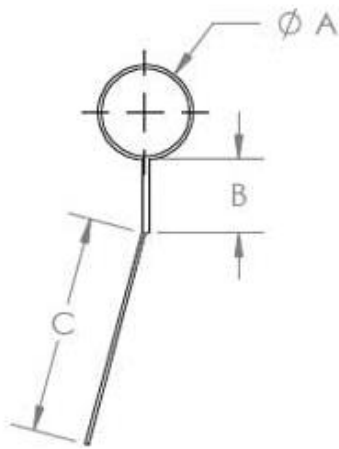

# SINGLE FLAP KEDER

Black Panama Weave, PVC Coating - Black

Part Number	Size	Dimensions (mm)			Fabric Color	Coating Color	Fabric Weave	Cord Color
		A	B	C				
50-S211	5mm (3/16")	5	10	25	Black	Black	Panama	Orange
60-S211	6mm (1/4")	6	10	25	Black	Black	Panama	Yellow
75-S211	7.5mm (9/32")	7.5	10	20	Black	Black	Panama	Green
85-S211	8.5mm (5/16")	8.5	10	20	Black	Black	Panama	Blue
10-S211	10mm (13/32")	10	10	30	Black	Black	Panama	Purple
11-S211	11mm (7/16")	11	10	30	Black	Black	Panama	Black
12-S211	12mm (15/32")	12	10	30	Black	Black	Panama	Orange
13-S211	13mm (1/2")	13	10	30	Black	Black	Panama	White
15-S211	15mm (5/8")	15	10	30	Black	Black	Panama	Grey
		A = Cord & Fabric Diameter			B = Weld Width		C = Weldable Flap Width	